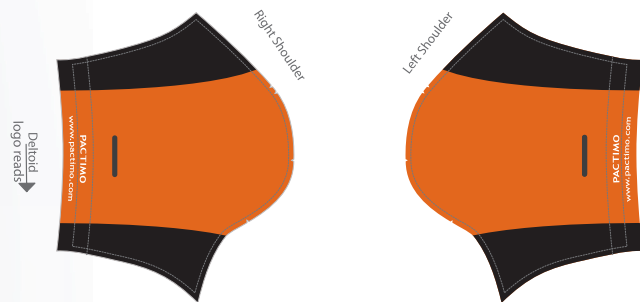

All Zipper: Black 

Jersey	Zipper : N/A	Jersey Back Pocket	Zipper : N/A
Breckenridge	Zipper : N/A	MTB Jersey Back Pocket	Zipper : N/A
Tri kit	Zipper : N/A	Shirt Chest Pocket	Zipper : N/A
Shoe covers	Zipper : N/A	Outerwear Top Back Pocket	Zipper : Black 
Leg warmers	Zipper : N/A		
Outerwear Front	Zipper : Black 		

Base lycra : N/A

Arm Hole	Piping : N/A	Outerwear Arm Hole	Piping : Black 
Flatlock Stitching	Color : N/A		
Tri Kit	Piping : N/A		

Ascent Bottom Upper Mesh : Black 

Mocks for reference only

Version 8-06-15