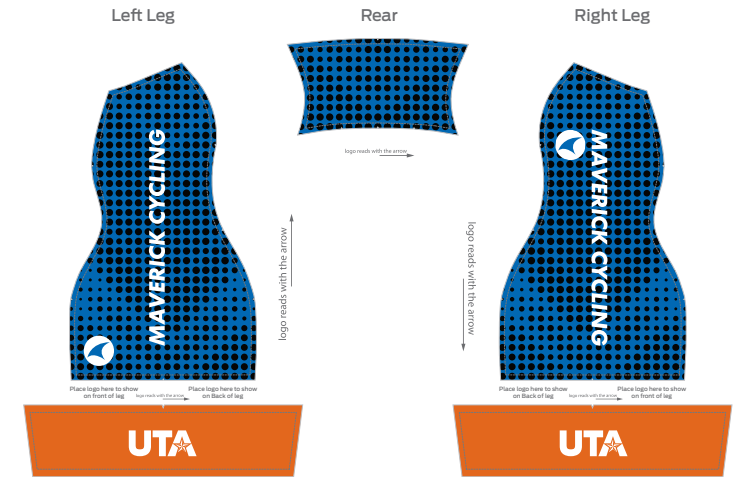

All Zipper: Black 

Jersey	Zipper : N/A	Jersey Back Pocket	Zipper : N/A
Breckenridge	Zipper : N/A	MTB Jersey Back Pocket	Zipper : N/A
Tri kit	Zipper : N/A	Shirt Chest Pocket	Zipper : N/A
Shoe covers	Zipper : N/A	Outerwear Top Back Pocket	Zipper : Black 
Leg warmers	Zipper : N/A		
Outerwear Front	Zipper : Black 		

Base lycra : N/A

Arm Hole	Piping : N/A	Outerwear Arm Hole	Piping : Black 
Flatlock Stitching	Color : N/A		
Tri Kit	Piping : N/A		

Ascent Bottom Upper Mesh : Black 

Mocks for reference only

Version 8-06-15

M. Ascent Aero Jersey
Size M

M. Ascent Vector Bib Short - Long
Size M

M. Ascent Vector Bib Short
Size M

PACTIMO

2022
Version 10-13-2021
© 2018 Pactimo LLC. All Rights Reserved.