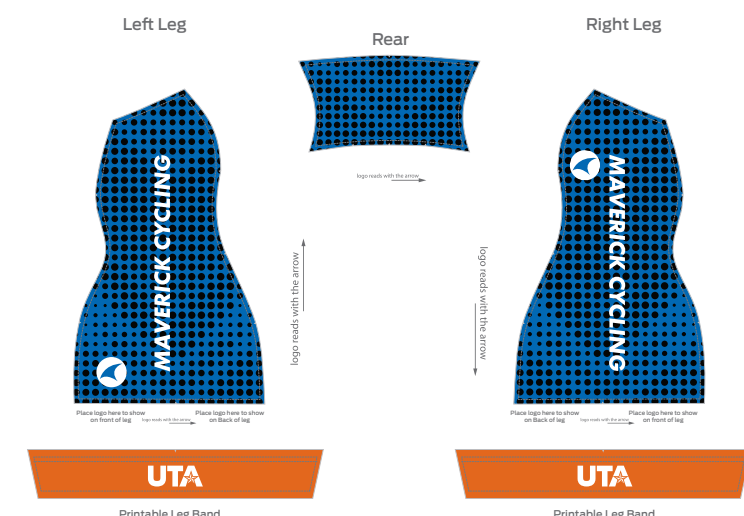

Base lycra : N/A

Arm Hole	Piping : N/A	Outerwear Arm Hole	Piping : Black 
Flatlock Stitching	Color : N/A		
Tri Kit	Piping : N/A		

Ascent Bottom Upper Mesh : Black 

Mocks for reference only

Version 8-06-15

M. Ascent Aero Jersey
Size M

M. Ascent Vector Bib Short - Long
Size M

M. Ascent Vector Bib Short
Size M

PACTIMO

2022
Version 10-13-2021
© 2018 Pactimo LLC. All Rights Reserved.